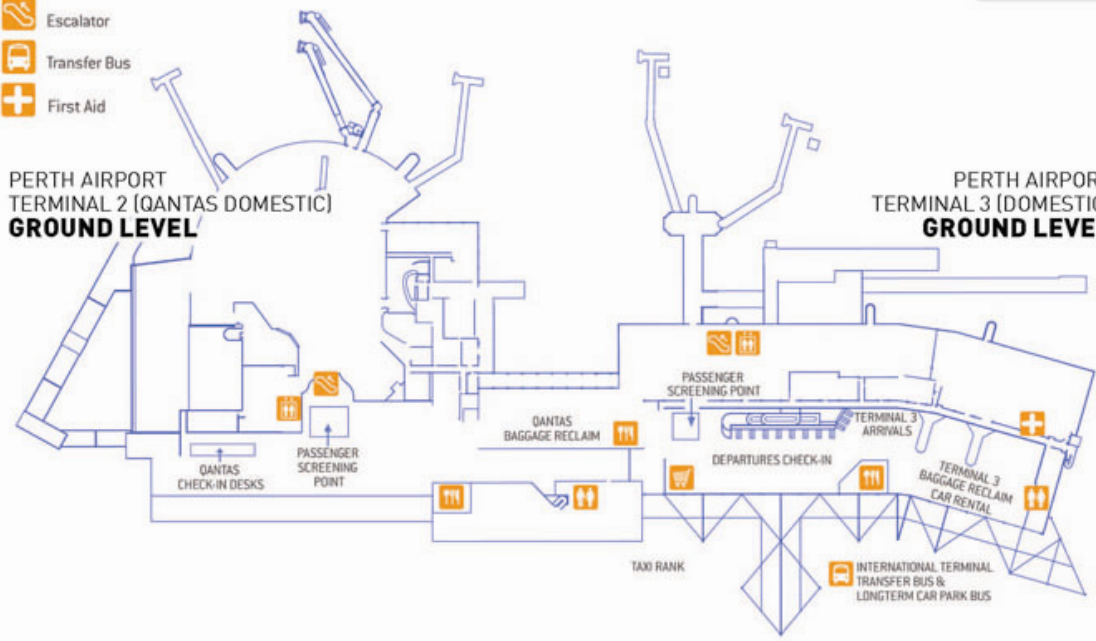

PERTH AIRPORT

TERMINAL 2 & TERMINAL 3

- Elevator
- Shopping
- Toilets
- Food Outlet
- Escalator
- Transfer Bus
- First Aid

- TERMINAL 3
- RETAIL OUTLETS
- AUSTRALIAN WAY Level 1
- DOMÉ CAFÉ Ground Floor
- FRESH CONNECTIONS Level 1
- HUB Ground Floor
- HUDSONS COFFEE COMPANY Ground Floor
- NEW ORBIT INN Level 1
- NEWSLINK Level 1
- O'S Forecourt
- RELAY Ground Floor

PERTH AIRPORT
TERMINAL 2 (QANTAS DOMESTIC)
GROUND LEVEL

PERTH AIRPORT
TERMINAL 3 (DOMESTIC)
GROUND LEVEL

PERTH AIRPORT
TERMINAL 2 (QANTAS DOMESTIC)
LEVEL ONE

PERTH AIRPORT
TERMINAL 3 (DOMESTIC)
LEVEL ONE