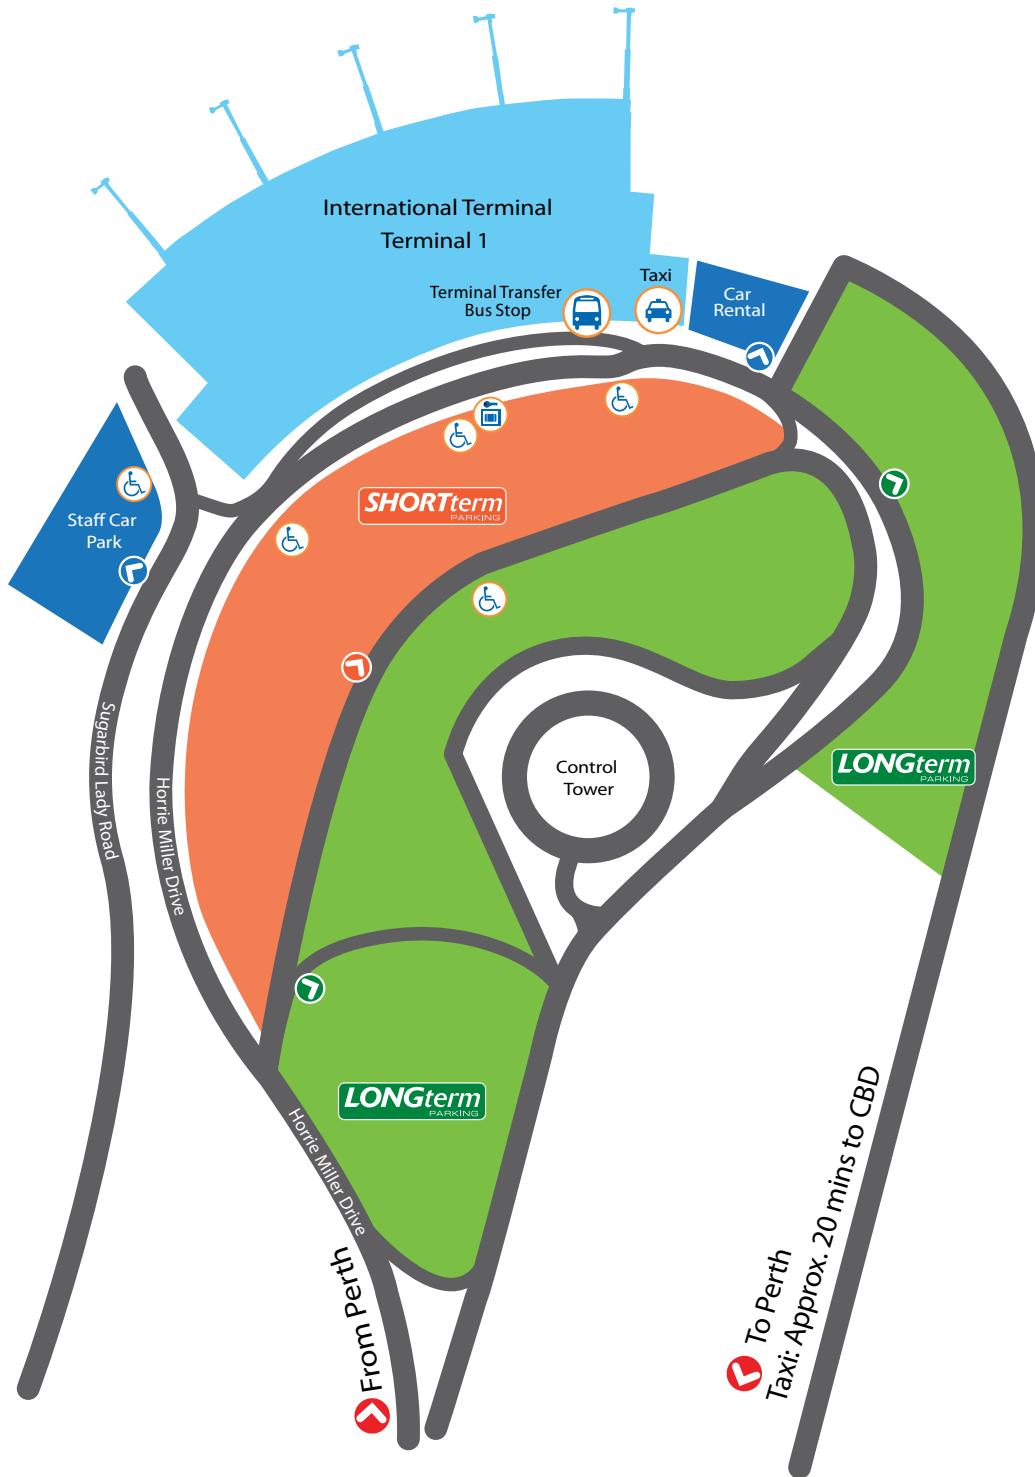

# International Terminal Overview Map

**SHORTterm**  
PARKING

Best for one day or less

**LONGterm**  
PARKING

Best for one day or more

ACROD parking bays

Lockers